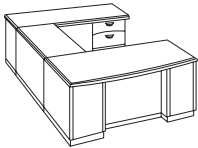

Right Executive "U"	• Box / locking file drawer per pedestal • One pull-out writing board on desk	7210/7225-78 (R)	72	107	30	539	90.3	$ 3712.00
		-570 Left Sgl Ped Desk	72	36	30	266	53.9	1664.00
Left Executive "U"	• Fully extending file drawers • Cable access on desk, credenza, and bridge	-571 Right Sgl Ped Cred	72	21	30	181	31.5	1398.00
		-59 "U" Bridge	50	24	30	92	4.9	650.00
		7210/7225-79 (L)	72	107	30	539	90.3	$ 3712.00
		-580 Right Sgl Ped Desk	72	36	30	266	53.9	1664.00
		-581 Left Sgl Ped Cred	72	21	30	181	31.5	1398.00
		-59 "U" Bridge	50	24	30	92	4.9	650.00