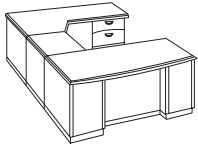

ITEM	DESCRIPTION	MODEL	W"	D"	H"	WT. (lbs.)	CUBIC FT.	LIST PRICE
Right Corner "U"	Desks: • Pull-out writing tray / box / locking file drawer	7210/7225-51 (R)	72	122	30	553	112.7	$ 4004.00
		-570 Left Ped Desk	72	36	30	266	53.9	1664.00
Left Corner "U"	• Cable accessible	-517 Right Ped Corner Cred	72	36	30	195	53.9	1689.00
		-59 "U" Bridge	50	24	30	92	4.9	650.00
	Credenzas: • Box / locking file drawer	7210/7225-52 (L)	72	122	30	553	112.7	$ 4004.00
		-580 Right Ped Desk	72	36	30	266	53.9	1664.00
	• Cable accessible	-518 Left Ped Corner Cred	72	36	30	195	53.9	1689.00
		-59 "U" Bridge	50	24	30	92	4.9	650.00
	Bridge: • Cable accessible