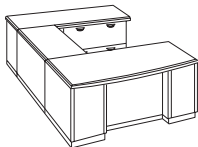

Right Executive Lateral File "U"	Desks: • Pull-out writing board / box / locking file drawer	7210/7225-537 (R)	72	110	30	563	92.4	$ 3734.00
		-570 Left Sgl Ped Desk	72	36	30	266	53.9	1664.00
Left Executive Lateral File "U"	• Cable accessible	-547 Right Sgl Ped Lat File Cred	72	24	30	205	33.6	1420.00
		-59 "U" Bridge	50	24	30	92	4.9	650.00
	Credenzas: • Locking lateral file / locking lateral file drawer	7210/7225-538 (L)	72	110	30	563	92.4	$ 3734.00
		-580 Right Sgl Ped Desk	72	36	30	266	53.9	1664.00
	• Cable accessible	-548 Left Sgl Ped Lat File Cred	72	24	30	205	33.6	1420.00
		-59 "U" Bridge	50	24	30	92	4.9	650.00
	Bridge: • Cable accessible