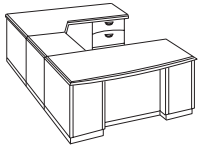

ECLIPSE

Right Corner "U"	Desks: • Pull-out writing tray / box / locking file: cable accessible	7210/7225-85 (R)	72	110	30	553	111.8	$ 4004.00
		-570 Left Pedestal Desk	72	36	30	266	53.9	1664.00
Left Corner "U"		-517 Right Ped Corner Cred	72	36	30	195	53.9	1689.00
		-691 "U" Bridge	38	24	30	92	4.0	650.00
	Credenzas: • Box / locking file drawer	7210/7225-86 (L)	72	110	30	553	111.8	$ 4004.00
		-580 Right Pedestal Desk	72	36	30	266	53.9	1664.00
	• Cable accessible	-518 Left Ped Corner Cred	72	36	30	195	53.9	1689.00
		-691 "U" Bridge	38	24	30	92	4.0	650.00
	Bridge: • Cable accessible